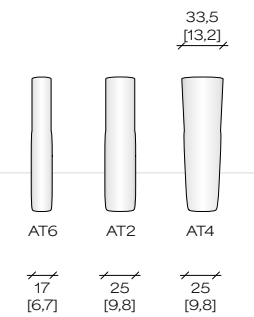

Relax Tripple Motorized

Relax Tripple Motorized - Limited

Fixed

Chaise beds - Triple motorized

Ottoman

Corner Pieces

Armrest - Left

Middle