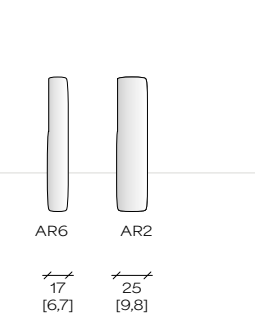

ELEMENTS

Modularity allows for extensive flexibility and freedom to make a perfect and unique seating layout that meets design and personal requirements.

Like all CINEAK products, our LARGO seating is modularly built and consist of different elements such as seats and armrests in several standard or custom widths. With these elements, one can put together any preferred seating layout which perfectly fits your space.

Relax Tripple Motorized

Relax Tripple Motorized - Limited

Fixed

Chaise beds - Triple motorized

Ottoman

Corner Pieces

Armrest - Left

Middle

Right

Table

Pillows