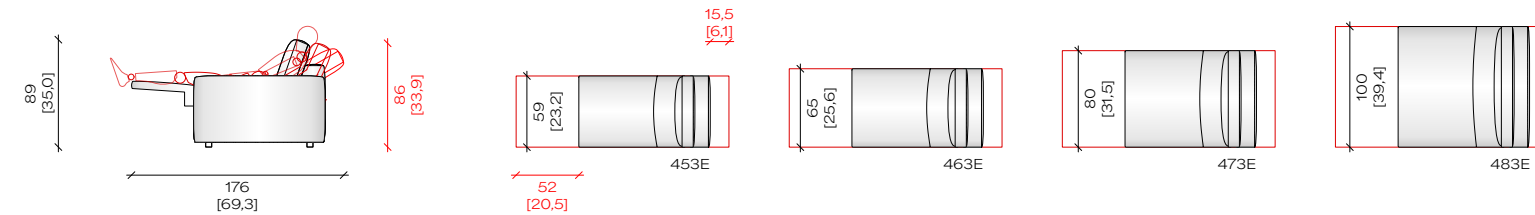

ELEMENTS

Modularity allows for extensive flexibility and freedom to make a perfect and unique seating layout that meets design and personal requirements.

Like all CINEAK products, our LARGO seating is modularly built and consist of different elements such as seats and armrests in several standard or custom widths. With these elements, one can put together any preferred seating layout which perfectly fits your space.

Relax Tripple Motorized