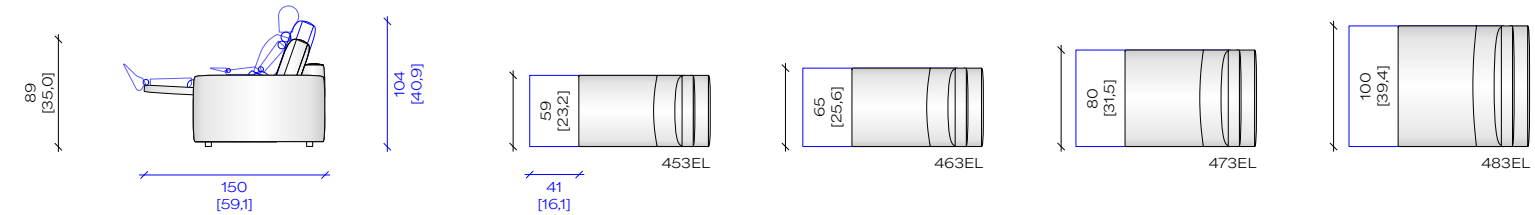

Relax Tripple Motorized - Limited