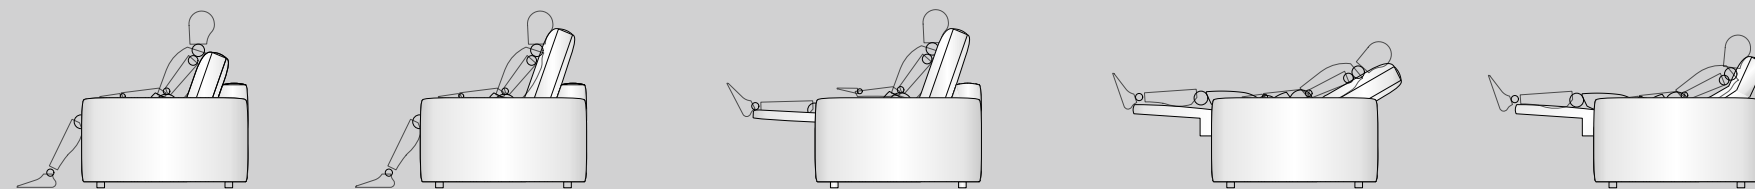

Dual motorized mechanism

allows for the backrest and footrest to operate independently from one another to ensure maximum comfort for the user by fine-tuning their preferred seating position.

Manual or motorized articulating headrest

allows the user to adjust the position of the headrest to the perfect viewing position and therefore offers proper head, lower back and neck support.

CINEAK's designer sofas prioritize comfort without compromising style.

Unlike traditional fixed furniture, these sofas offer a range of adjustable features, including motorized adjustable backrest, headrest and seating angle.

This adjustable comfort allows viewers to find their ideal seating position and provides body support during long movie sessions. The ergonomically designed cushions and high-quality materials further contribute to a luxurious and cozy cinema experience.

CINEAK's designer sofas, on the other hand, prioritize the optimal viewing experience. Its adjustable features allow users to adjust the angle and height of their seats to provide an unobstructed view of the screen from any seating position. This enhances immersion and minimizes distractions, allowing viewers to become fully focused on the content without any discomfort.