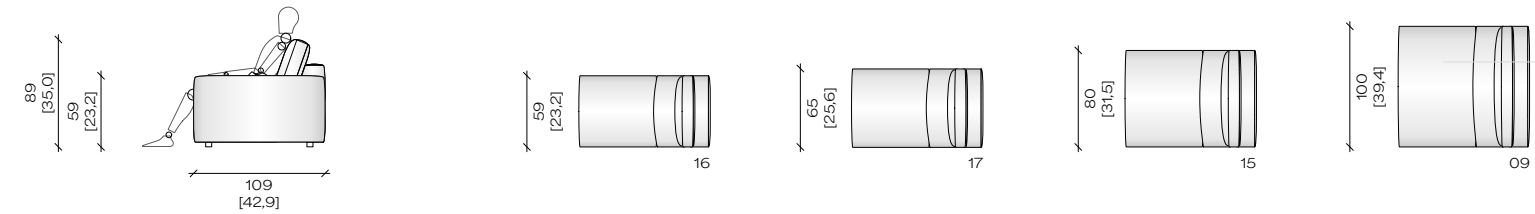

ELEMENTS

Modularity allows for extensive flexibility and freedom to make a perfect and unique seating layout that meets design and personal requirements.

Like all CINEAK products, our LARGO seating is modularly built and consist of different elements such as seats and armrests in several standard or custom widths. With these elements, one can put together any preferred seating layout which perfectly fits your space.

Relax Tripple Motorized

Relax Tripple Motorized - Limited

Fixed

Chaise beds - Triple motorized

Ottoman

Corner Pieces

Armrest - Left

Middle

Right

Table

Pillows