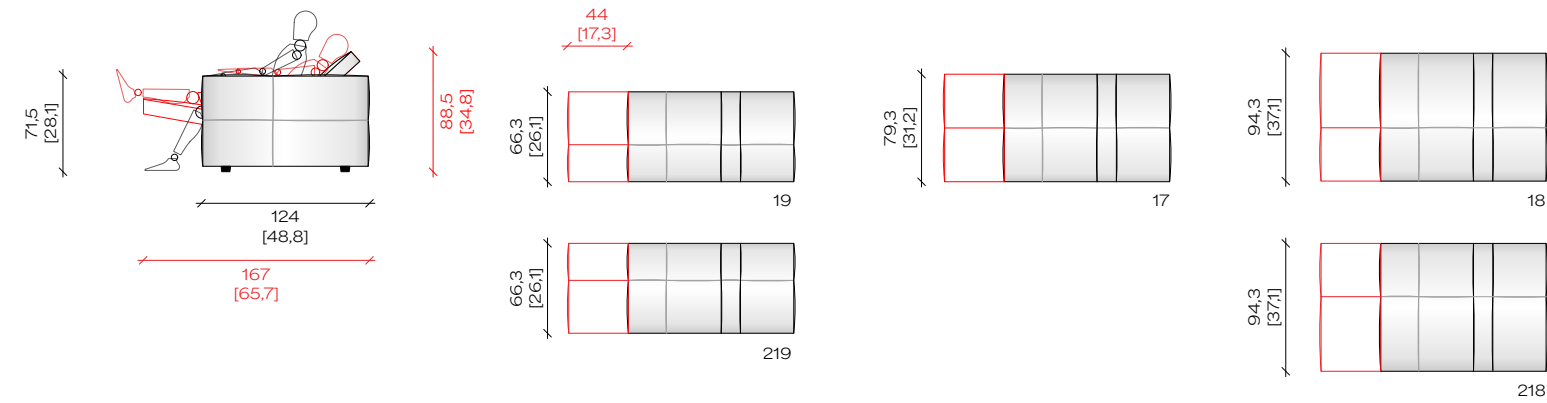

MONDRIAN

MONDRIAN

ELEMENTS

Modularity allows for extensive flexibility and freedom to make a perfect and unique seating layout that meets design and personal requirements.

Like all CINEAK products, our GRAMERCY seating is modularly built and consist of different elements such as seats and armrests in several standard or custom widths. With these elements, one can put together any preferred seating layout which perfectly fits your space.

Relax - Dual Motorized

Fixed

Chaise Bed - Dual motorized

Corner

End

Armrest

info@ceneak.com

Europe
Hoevenstraat 45
Antwerp | 2160 | Belgium