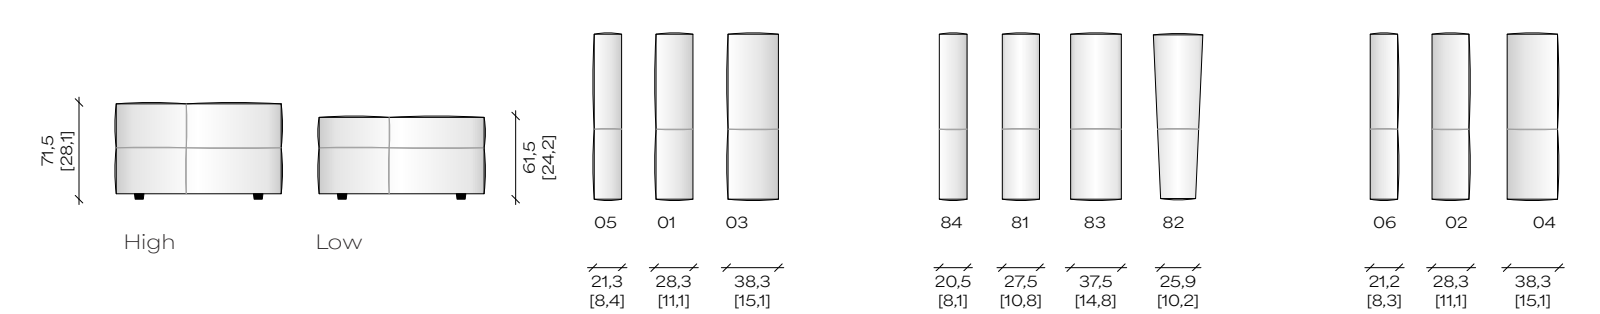

Relax - Dual Motorized

Fixed

Chaise Bed - Dual motorized

Corner

End

Armrest

info@ceneak.com

Europe
Hoevenstraat 45
Antwerp | 2160 | Belgium