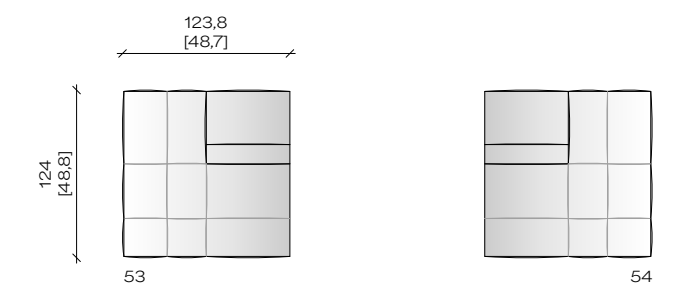

Relax - Dual Motorized

Fixed

Chaise Bed - Dual motorized

Corner

End

Armrest

info@ceneak.com

Europe
Hoevenstraat 45
Antwerp | 2160 | Belgium