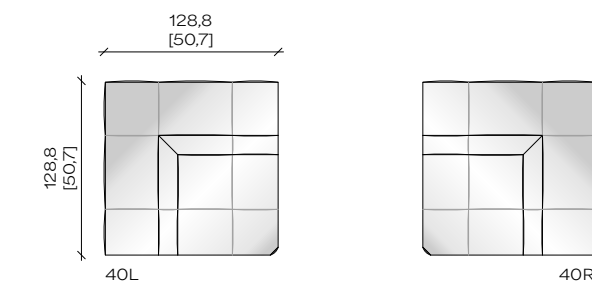

Relax - Dual Motorized

Fixed

Chaise Bed - Dual motorized

Corner

End

Armrest

info@ceneak.com

Europe
Hoevenstraat 45
Antwerp | 2160 | Belgium