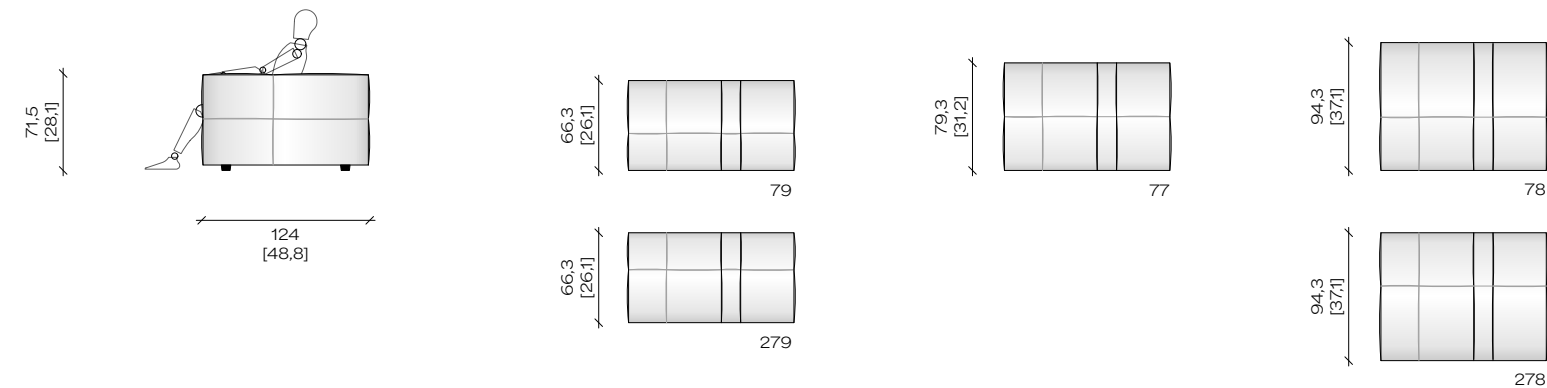

ELEMENTS

Modularity allows for extensive flexibility and freedom to make a perfect and unique seating layout that meets design and personal requirements.

Like all CINEAK products, our GRAMERCY seating is modularly built and consist of different elements such as seats and armrests in several standard or custom widths. With these elements, one can put together any preferred seating layout which perfectly fits your space.

Relax - Dual Motorized

Fixed

Chaise Bed - Dual motorized

Corner

End

Armrest