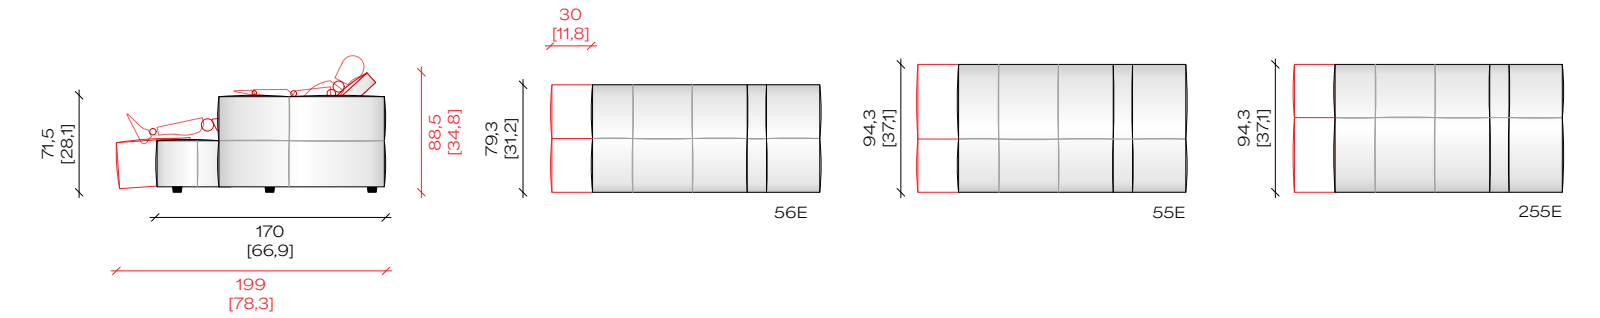

Chaise Bed - Dual motorized