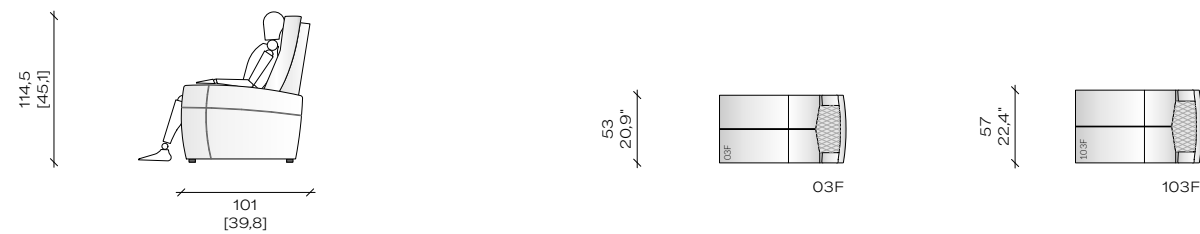

Relax Dual Motorised

ELEMENTS

Modularity allows for extensive flexibility and freedom to make a perfect and unique seating layout that meets design and personal requirements.

Like all CINEAK products, our FERRIER seating is modularly built and consist of different elements such as seats and armrests in several standard or custom widths. With these elements, one can put together any preferred seating layout which perfectly fits your space.

Fixed

Armrests