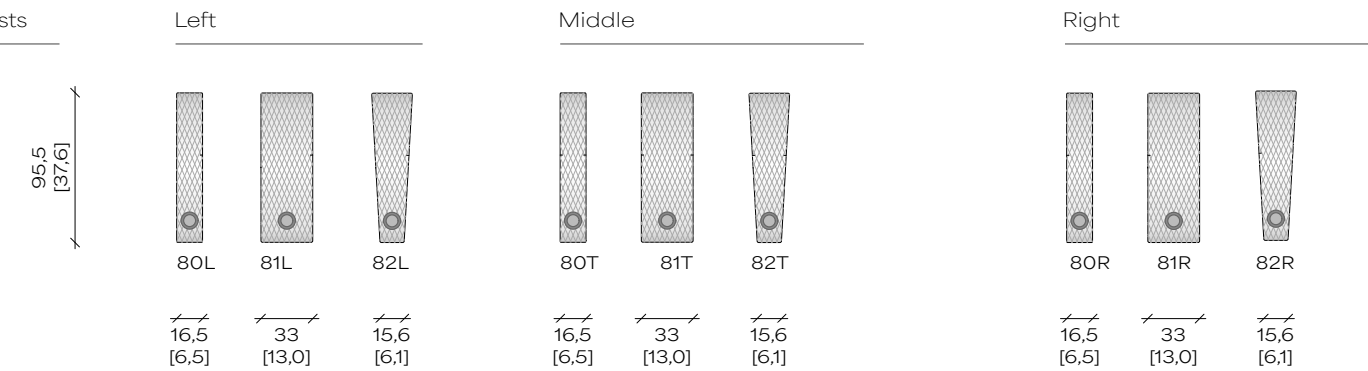

Relax Dual Motorised

ELEMENTS

Modularity allows for extensive flexibility and freedom to make a perfect and unique seating layout that meets design and personal requirements.

Like all CINEAK products, our FERRIER seating is modularly built and consist of different elements such as seats and armrests in several standard or custom widths. With these elements, one can put together any preferred seating layout which perfectly fits your space.

Fixed

Armrests