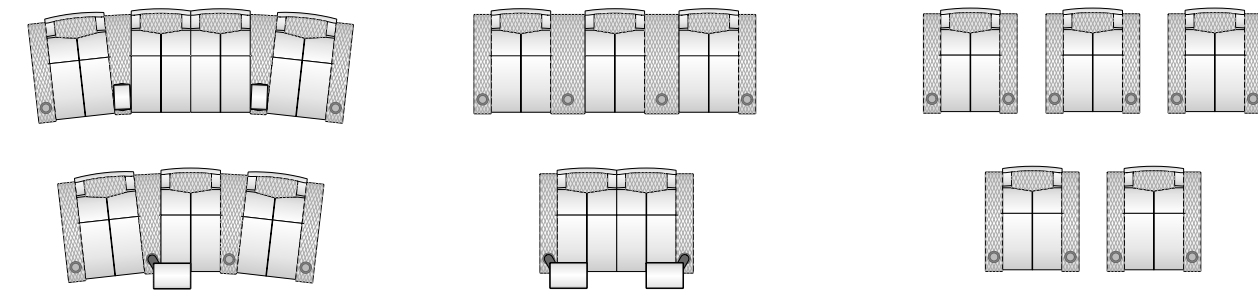

Control the motorized mechanism with programmable (light intensity, timer, etc.) features, which allows the user to have memory settings.

Relax Dual Motorised

ELEMENTS

Modularity allows for extensive flexibility and freedom to make a perfect and unique seating layout that meets design and personal requirements.

Like all CINEAK products, our FERRIER seating is modularly built and consist of different elements such as seats and armrests in several standard or custom widths. With these elements, one can put together any preferred seating layout which perfectly fits your space.