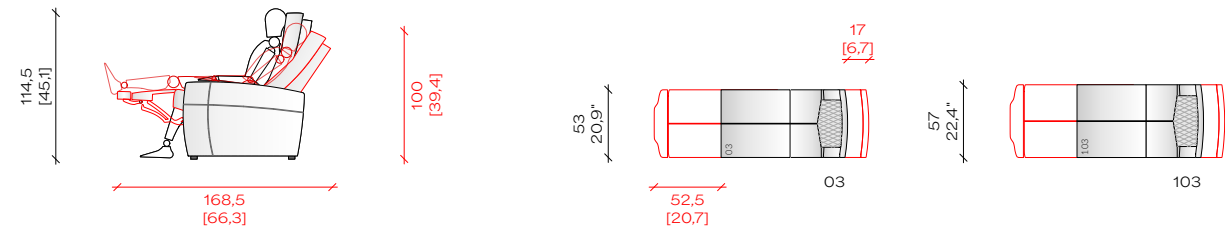

Relax Dual Motorised