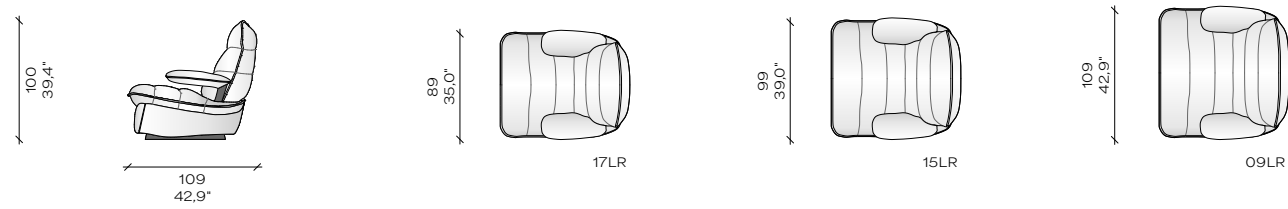

ELEMENTS

Standalone | Fixed