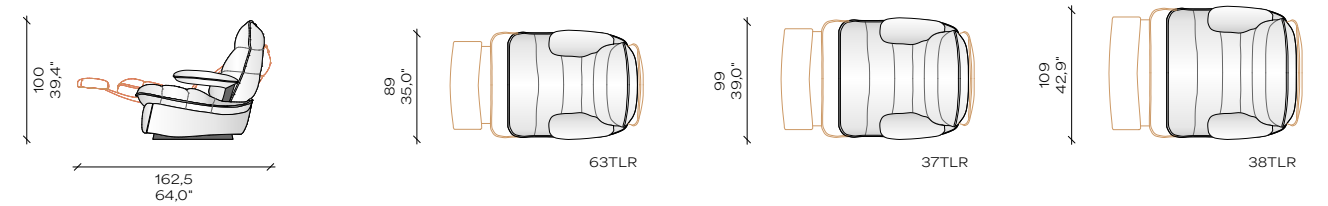

Standalone | Relax Motorised