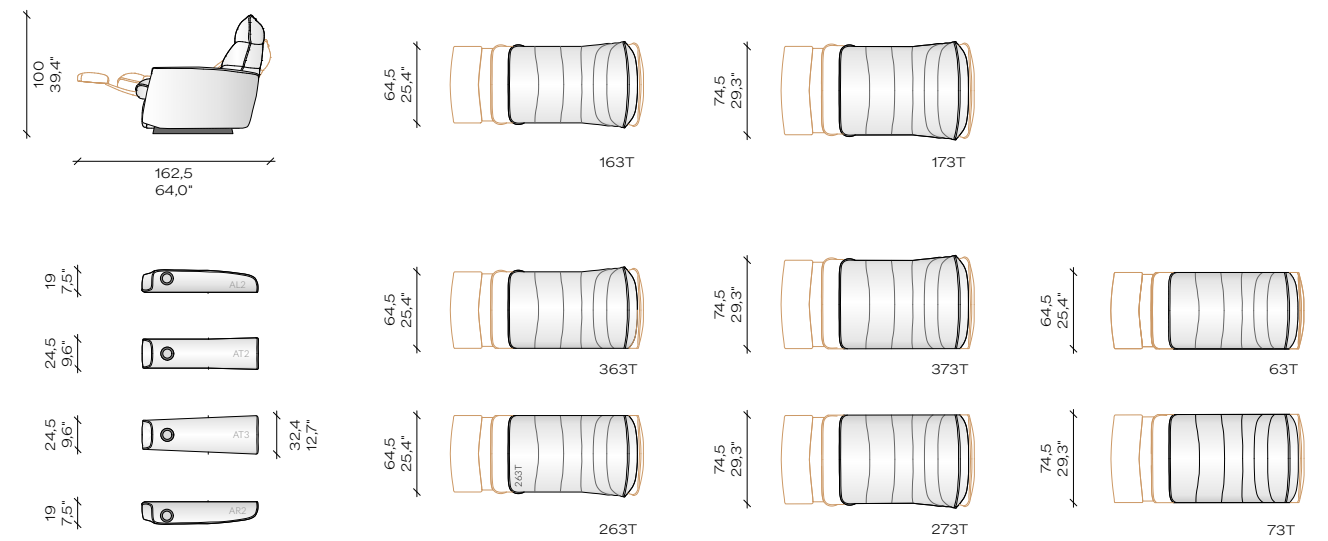

# ELEMENTS

Standalone | Fixed

Standalone | Relax Motorised

Love Seat | Fixed

Love Seat | Relax Motorised

Row Seating | Fixed

Row Seating | Relax Motorised

[info@ceneak.com](mailto:info@ceneak.com)