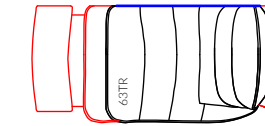

Due to its modularity, HARV can be configured in straight or curved rows, both as individual and love seat configurations.

the HARV

LED backlit keypads - USB-C charging

The HARV  
Row Configuration  
Motorised Relax

Armrests

Seat

Love Seat

End Seat

End Love Seat

Blue line indicates Love Seat connection

Blue line indicates Love Seat connection

Examples

PROJECT: The HARV - Theater  
 Row Seats & Love Seat Elements

Scale: 1:50  
 Date: 18/08/2022

Drawn by:  
 Drawn by:

Seating Layout by CINEAK, www.CINEAK.com NOTE: All CINEAK products are custom made to order and hand-built - dimensions may vary and discrepancies will occur due to differences in foam thickness, covering material, modularly adding seating parts and position of mechanisms. Allow small variances especially for modular configurations. CINEAK is NOT a room design or acoustic AV engineering firm, it is the responsibility of DEALER to specify dimensions, layout specs and ALL aspects of seating to room. CINEAK does not take any responsibility nor can be held responsible for ANY issues other than quality and proper function of chairs manufactured to CINEAK standards. Dimensional information on products are estimates and may change over time. CINEAK suggests to verify dimensions at time of ordering.

The HARV  
Row Configuration  
Fixed

Armrests

Seat

Love Seat

Blue line indicates Love Seat connection

End Seat

End Love Seat

Blue line indicates Love Seat connection