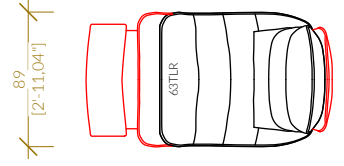

PROJECT: The HARV - Standalone
Relax & Fixed

Scale: 1:50
Date: 18/08/2022

Drawn by:
Drawn by:

Seating Layout by CINEAK - www.CINEAK.com NOTE: All CINEAK products are custom made to order and hand-built - dimensions may vary and discrepancies will occur due to differences in foam thickness, covering material, modularly adding seating parts and position of mechanisms. Allow small variances especially for modular configurations. CINEAK is NOT a room design or acoustic AV engineering firm, it is the responsibility of DEALER to verify dimensions, layout specs and ALL aspects of seating to room. CINEAK does not take any responsibility nor can be held responsible for ANY issues other than quality and proper function of chairs manufactured to CINEAK standards. Dimensional information on products are estimates and may change over time. CINEAK suggests to verify dimensions at time of ordering.