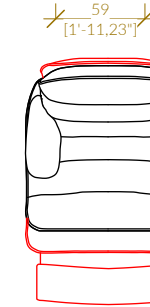

PROJECT: The HARV - Standalone
Relax & Fixed

Scale: 1:50
Date: 18/08/2022

Drawn by:
Drawn by:

Seating Layout by CINEAK - www.CINEAK.com NOTE: All CINEAK products are custom made to order and hand-built - dimensions may vary and discrepancies will occur due to differences in foam thickness, covering material, modularly adding seating parts and position of mechanisms. Allow small variances especially for modular configurations. CINEAK is NOT a room design or acoustic AV engineering firm, it is the responsibility of DEALER to verify dimensions, layout specs and ALL aspects of seating to room. CINEAK does not take any responsibility nor can be held responsible for ANY issues other than quality and proper function of chairs manufactured to CINEAK standards. Dimensional information on products are estimates and may change over time. CINEAK suggests to verify dimensions at time of ordering.