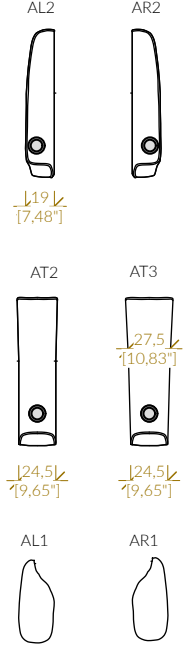

Armrests

Seat

Love Seat

End Seat

End Love Seat

Blue line indicates Love Seat connection

Blue line indicates Love Seat connection

Examples

PROJECT: The HARV - Theater  
 Row Seats & Love Seat Elements

Scale: 1:50  
 Date: 18/08/2022

Drawn by:  
 Drawn by:

Seating Layout by CINEAK, www.CINEAK.com NOTE: All CINEAK products are custom made to order and hand-built - dimensions may vary and discrepancies will occur due to differences in foam thickness, covering material, modularly adding seating parts and position of mechanisms. Allow small variances especially for modular configurations. CINEAK is NOT a room design or acoustic AV engineering firm, it is the responsibility of DEALER to specify dimensions, layout specs and ALL aspects of seating to room. CINEAK does not take any responsibility nor can be held responsible for ANY issues other than quality and proper function of chairs manufactured to CINEAK standards. Dimensional information on products are estimates and may change over time. CINEAK suggests to verify dimensions at time of ordering.

The HARV  
Row Configuration  
Fixed

Armrests

Seat

Love Seat

Blue line indicates Love Seat connection

End Seat

End Love Seat

Blue line indicates Love Seat connection