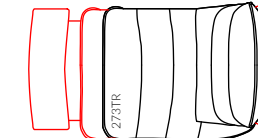

Due to its modularity, HARV can be configured in straight or curved rows, both as individual and love seat configurations.

the HARV

LED backlit keypads - USB-C charging

The HARV  
Row Configuration  
Motorised Relax

Armrests

Seat

Love Seat

End Seat

End Love Seat

Blue line indicates Love Seat connection

Blue line indicates Love Seat connection

Examples

PROJECT: The HARV - Theater  
 Row Seats & Love Seat Elements

Scale: 1:50  
 Date: 18/08/2022

Drawn by:  
 Drawn by:

Seating Layout by CINEAK, www.CINEAK.com NOTE: All CINEAK products are custom made to order and hand-built - dimensions may vary and discrepancies will occur due to differences in foam thickness, covering material, modularly adding seating parts and position of mechanisms. Allow small variances especially for modular configurations. CINEAK is NOT a room design or acoustic AV engineering firm, it is the responsibility of DEALER to specify dimensions, layout specs and ALL aspects of seating to room. CINEAK does not take any responsibility nor can be held responsible for ANY issues other than quality and proper function of chairs manufactured to CINEAK standards. Dimensional information on products are estimates and may change over time. CINEAK suggests to verify dimensions at time of ordering.

The HARV  
Row Configuration  
Fixed

Armrests

Seat

Love Seat

Blue line indicates Love Seat connection

End Seat

End Love Seat

Blue line indicates Love Seat connection