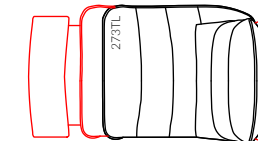

Armrests

Seat

Love Seat

End Seat

End Love Seat

Blue line indicates Love Seat connection

Blue line indicates Love Seat connection

Examples

PROJECT: The HARV - Theater  
 Row Seats & Love Seat Elements

Scale: 1:50  
 Date: 18/08/2022

Drawn by:  
 Drawn by:

Seating Layout by CINEAK, www.CINEAK.com NOTE: All CINEAK products are custom made to order and hand-built - dimensions may vary and discrepancies will occur due to differences in foam thickness, covering material, modularly adding seating parts and position of mechanisms. Allow small variances especially for modular configurations. CINEAK is NOT a room design or acoustic AV engineering firm, it is the responsibility of DEALER to specify dimensions, layout specs and ALL aspects of seating to room. CINEAK does not take any responsibility nor can be held responsible for ANY issues other than quality and proper function of chairs manufactured to CINEAK standards. Dimensional information on products are estimates and may change over time. CINEAK suggests to verify dimensions at time of ordering.