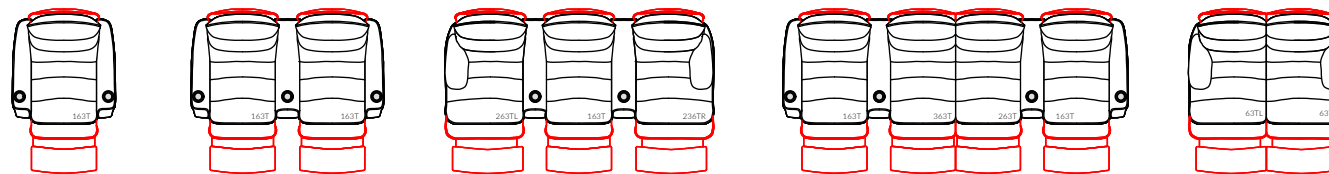

Due to its modularity, HARV can be configured in straight or curved rows, both as individual and love seat configurations.

the HARV

LED backlit keypads - USB-C charging

The HARV  
Row Configuration  
Motorised Relax

Armrests

Seat

Love Seat

End Seat

End Love Seat

Blue line indicates Love Seat connection

Blue line indicates Love Seat connection

Examples

PROJECT: The HARV - Theater  
 Row Seats & Love Seat Elements

Scale: 1:50  
 Date: 18/08/2022

Drawn by:  
 Drawn by:

Seating Layout by CINEAK, www.CINEAK.com NOTE: All CINEAK products are custom made to order and hand-built - dimensions may vary and discrepancies will occur due to differences in foam thickness, covering material, modularly adding seating parts and position of mechanisms. Allow small variances especially for modular configurations. CINEAK is NOT a room design or acoustic AV engineering firm, it is the responsibility of DEALER to specify dimensions, layout specs and ALL aspects of seating to room. CINEAK does not take any responsibility nor can be held responsible for ANY issues other than quality and proper function of chairs manufactured to CINEAK standards. Dimensional information on products are estimates and may change over time. CINEAK suggests to verify dimensions at time of ordering.

The HARV  
Row Configuration  
Fixed

Armrests

Seat

Love Seat

Blue line indicates Love Seat connection

End Seat

End Love Seat

Blue line indicates Love Seat connection