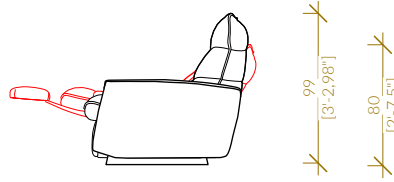

Due to its modularity, HARV can be configured in straight or curved rows, both as individual and love seat configurations.

the HARV

LED backlit keypads - USB-C charging

The HARV  
Row Configuration  
Motorised Relax

Armrests

Seat

Love Seat

End Seat

End Love Seat

Blue line indicates Love Seat connection

Blue line indicates Love Seat connection

Examples

PROJECT: The HARV - Theater  
 Row Seats & Love Seat Elements

Scale: 1:50  
 Date: 18/08/2022

Drawn by:  
 Drawn by:

Seating Layout by CINEAK, www.CINEAK.com NOTE: All CINEAK products are custom made to order and hand-built - dimensions may vary and discrepancies will occur due to differences in foam thickness, covering material, modularly adding seating parts and position of mechanisms. Allow small variances especially for modular configurations. CINEAK is NOT a room design or acoustic AV engineering firm, it is the responsibility of DEALER to specify dimensions, layout specs and ALL aspects of seating to room. CINEAK does not take any responsibility nor can be held responsible for ANY issues other than quality and proper function of chairs manufactured to CINEAK standards. Dimensional information on products are estimates and may change over time. CINEAK suggests to verify dimensions at time of ordering.