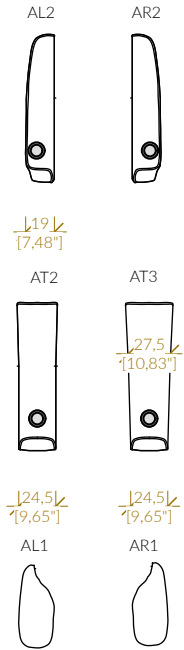

Armrests

Seat

Love Seat

End Seat

End Love Seat

Blue line indicates Love Seat connection

Blue line indicates Love Seat connection

Examples

PROJECT: The HARV - Theater  
 Row Seats & Love Seat Elements

Scale: 1:50  
 Date: 18/08/2022

Drawn by:  
 Drawn by:

Seating Layout by CINEAK, www.CINEAK.com NOTE: All CINEAK products are custom made to order and hand-built - dimensions may vary and discrepancies will occur due to differences in foam thickness, covering material, modularly adding seating parts and position of mechanisms. Allow small variances especially for modular configurations. CINEAK is NOT a room design or acoustic AV engineering firm, it is the responsibility of DEALER to specify dimensions, layout specs and ALL aspects of seating to room. CINEAK does not take any responsibility nor can be held responsible for ANY issues other than quality and proper function of chairs manufactured to CINEAK standards. Dimensional information on products are estimates and may change over time. CINEAK suggests to verify dimensions at time of ordering.

PROJECT: The HARV - Theater  
Row Seats & Love Seat Elements

Scale: 1:50

Drawn by:

Date: 18/08/2022

Drawn by

Seating Layout by CINEAK, www.CINEAK.com NOTE: All CINEAK products are custom made to order and hand-built - dimensions may vary and discrepancies will occur due to differences in foam thickness, covering material, modularly adding seating parts and position of mechanisms. Allow small variances especially for modular configurations. CINEAK is NOT a room design or acoustic AV engineering firm, it is the responsibility of DEALER to verify dimensions, layout specs and ALL aspects of seating to room. CINEAK does not take any responsibility nor can be held responsible for ANY issues other than quality and proper function of chairs manufactured to CINEAK standards. Dimensional information on products are estimates and may change over time. CINEAK suggests to verify dimensions at time of ordering.