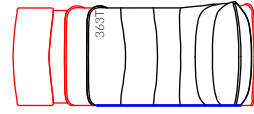

Due to its modularity, HARV can be configured in straight or curved rows, both as individual and love seat configurations.

the HARV

LED backlit keypads - USB-C charging

The HARV  
Row Configuration  
Motorised Relax

Armrests

Seat

Love Seat

End Seat

End Love Seat

Blue line indicates Love Seat connection

Blue line indicates Love Seat connection

Examples

PROJECT: The HARV - Theater  
 Row Seats & Love Seat Elements

Scale: 1:50  
 Date: 18/08/2022

Drawn by:  
 Drawn by:

Seating Layout by CINEAK, www.CINEAK.com NOTE: All CINEAK products are custom made to order and hand-built - dimensions may vary and discrepancies will occur due to differences in foam thickness, covering material, modularly adding seating parts and position of mechanisms. Allow small variances especially for modular configurations. CINEAK is NOT a room design or acoustic AV engineering firm, it is the responsibility of DEALER to specify dimensions, layout specs and ALL aspects of seating to room. CINEAK does not take any responsibility nor can be held responsible for ANY issues other than quality and proper function of chairs manufactured to CINEAK standards. Dimensional information on products are estimates and may change over time. CINEAK suggests to verify dimensions at time of ordering.

The HARV  
Row Configuration  
Fixed

Armrests

Seat

Love Seat

Blue line indicates Love Seat connection

End Seat

End Love Seat

Blue line indicates Love Seat connection