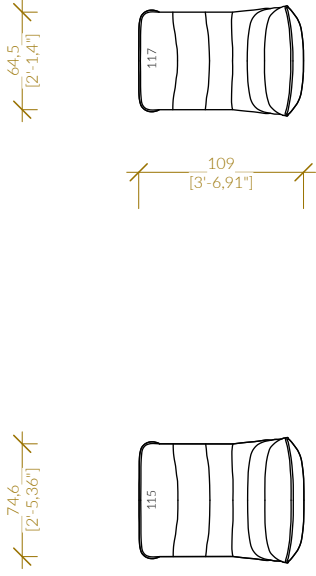

Armrests

Seat

Love Seat

End Seat

End Love Seat

Blue line indicates Love Seat connection

Blue line indicates Love Seat connection

Examples

PROJECT: The HARV - Theater  
 Row Seats & Love Seat Elements

Scale: 1:50  
 Date: 18/08/2022

Drawn by:  
 Drawn by:

Seating Layout by CINEAK, www.CINEAK.com NOTE: All CINEAK products are custom made to order and hand-built - dimensions may vary and discrepancies will occur due to differences in foam thickness, covering material, modularly adding seating parts and position of mechanisms. Allow small variances especially for modular configurations. CINEAK is NOT a room design or acoustic AV engineering firm, it is the responsibility of DEALER to specify dimensions, layout specs and ALL aspects of seating to room. CINEAK does not take any responsibility nor can be held responsible for ANY issues other than quality and proper function of chairs manufactured to CINEAK standards. Dimensional information on products are estimates and may change over time. CINEAK suggests to verify dimensions at time of ordering.

The HARV  
Row Configuration  
Fixed

Armrests

Seat

Love Seat

Blue line indicates Love Seat connection

End Seat

End Love Seat

Blue line indicates Love Seat connection