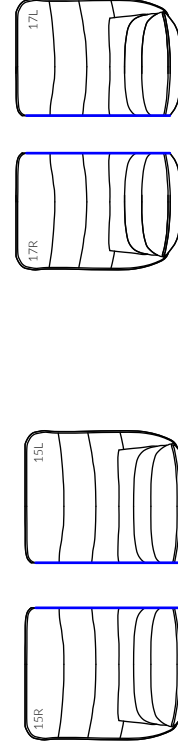

The HARV  
Row Configuration  
Fixed

Armrests

Seat

Love Seat

Blue line indicates Love Seat connection

End Seat

End Love Seat

Blue line indicates Love Seat connection

PROJECT: The HARV - Theater  
Row Seats & Love Seat Elements

Scale: 1:50

Drawn by:

Date: 18/08/2022

Drawn by

Seating Layout by CINEAK, www.CINEAK.com NOTE: All CINEAK products are custom made to order and hand-built - dimensions may vary and discrepancies will occur due to differences in foam thickness, covering material, modularly adding seating parts and position of mechanisms. Allow small variances especially for modular configurations. CINEAK is NOT a room design or acoustic AV engineering firm, it is the responsibility of DEALER to verify dimensions, layout specs and ALL aspects of seating to room. CINEAK does not take any responsibility nor can be held responsible for ANY issues other than quality and proper function of chairs manufactured to CINEAK standards. Dimensional information on products are estimates and may change over time. CINEAK suggests to verify dimensions at time of ordering.