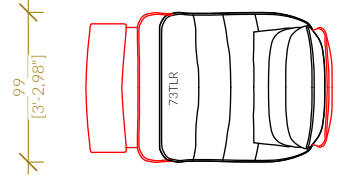

PROJECT: The HARV - Standalone
Relax & Fixed

Scale: 1:50
Date: 18/08/2022

Drawn by:
Drawn by:

Seating Layout by CINEAK - www.CINEAK.com NOTE: All CINEAK products are custom made to order and hand-built - dimensions may vary and discrepancies will occur due to differences in foam thickness, covering material, modularly adding seating parts and position of mechanisms. Allow small variances especially for modular configurations. CINEAK is NOT a room design or acoustic AV engineering firm, it is the responsibility of DEALER to verify dimensions, layout specs and ALL aspects of seating to room. CINEAK does not take any responsibility nor can be held responsible for ANY issues other than quality and proper function of chairs manufactured to CINEAK standards. Dimensional information on products are estimates and may change over time. CINEAK suggests to verify dimensions at time of ordering.