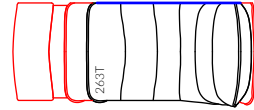

Due to its modularity, HARV can be configured in straight or curved rows, both as individual and love seat configurations.

the HARV

LED backlit keypads - USB-C charging

The HARV  
Row Configuration  
Motorised Relax

Armrests

Seat

Love Seat

End Seat

End Love Seat

Blue line indicates Love Seat connection

Blue line indicates Love Seat connection

Examples

PROJECT: The HARV - Theater  
 Row Seats & Love Seat Elements

Scale: 1:50  
 Date: 18/08/2022

Drawn by:  
 Drawn by:

Seating Layout by CINEAK, www.CINEAK.com NOTE: All CINEAK products are custom made to order and hand-built - dimensions may vary and discrepancies will occur due to differences in foam thickness, covering material, modularly adding seating parts and position of mechanisms. Allow small variances especially for modular configurations. CINEAK is NOT a room design or acoustic AV engineering firm, it is the responsibility of DEALER to specify dimensions, layout specs and ALL aspects of seating to room. CINEAK does not take any responsibility nor can be held responsible for ANY issues other than quality and proper function of chairs manufactured to CINEAK standards. Dimensional information on products are estimates and may change over time. CINEAK suggests to verify dimensions at time of ordering.

The HARV  
Row Configuration  
Fixed

Armrests

Seat

Love Seat

Blue line indicates Love Seat connection

End Seat

End Love Seat

Blue line indicates Love Seat connection