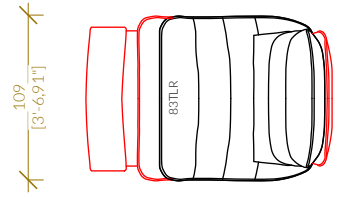

PROJECT: The HARV - Standalone
Relax & Fixed

Scale: 1:50
Date: 18/08/2022

Drawn by:
Drawn by:

Seating Layout by CINEAK - www.CINEAK.com NOTE: All CINEAK products are custom made to order and hand-built - dimensions may vary and discrepancies will occur due to differences in foam thickness, covering material, modularly adding seating parts and position of mechanisms. Allow small variances especially for modular configurations. CINEAK is NOT a room design or acoustic AV engineering firm, it is the responsibility of DEALER to verify dimensions, layout specs and ALL aspects of seating to room. CINEAK does not take any responsibility nor can be held responsible for ANY issues other than quality and proper function of chairs manufactured to CINEAK standards. Dimensional information on products are estimates and may change over time. CINEAK suggests to verify dimensions at time of ordering.