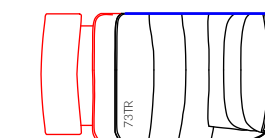

Due to its modularity, HARV can be configured in straight or curved rows, both as individual and love seat configurations.

the HARV

LED backlit keypads - USB-C charging

The HARV  
Row Configuration  
Motorised Relax

Armrests

Seat

Love Seat

End Seat

End Love Seat

Blue line indicates Love Seat connection

Blue line indicates Love Seat connection

Examples

PROJECT: The HARV - Theater  
 Row Seats & Love Seat Elements

Scale: 1:50  
 Date: 18/08/2022

Drawn by:  
 Drawn by:

Seating Layout by CINEAK, www.CINEAK.com NOTE: All CINEAK products are custom made to order and hand-built - dimensions may vary and discrepancies will occur due to differences in foam thickness, covering material, modularly adding seating parts and position of mechanisms. Allow small variances especially for modular configurations. CINEAK is NOT a room design or acoustic AV engineering firm, it is the responsibility of DEALER to specify dimensions, layout specs and ALL aspects of seating to room. CINEAK does not take any responsibility nor can be held responsible for ANY issues other than quality and proper function of chairs manufactured to CINEAK standards. Dimensional information on products are estimates and may change over time. CINEAK suggests to verify dimensions at time of ordering.

The HARV  
Row Configuration  
Fixed

Armrests

Seat

Love Seat

Blue line indicates Love Seat connection

End Seat

End Love Seat

Blue line indicates Love Seat connection