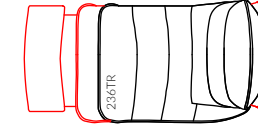

Due to its modularity, HARV can be configured in straight or curved rows, both as individual and love seat configurations.

the HARV

LED backlit keypads - USB-C charging

The HARV  
Row Configuration  
Motorised Relax

Armrests

Seat

Love Seat

End Seat

End Love Seat

Blue line indicates Love Seat connection

Blue line indicates Love Seat connection

Examples

PROJECT: The HARV - Theater  
 Row Seats & Love Seat Elements

Scale: 1:50  
 Date: 18/08/2022

Drawn by:  
 Drawn by:

Seating Layout by CINEAK, www.CINEAK.com NOTE: All CINEAK products are custom made to order and hand-built - dimensions may vary and discrepancies will occur due to differences in foam thickness, covering material, modularly adding seating parts and position of mechanisms. Allow small variances especially for modular configurations. CINEAK is NOT a room design or acoustic AV engineering firm, it is the responsibility of DEALER to specify dimensions, layout specs and ALL aspects of seating to room. CINEAK does not take any responsibility nor can be held responsible for ANY issues other than quality and proper function of chairs manufactured to CINEAK standards. Dimensional information on products are estimates and may change over time. CINEAK suggests to verify dimensions at time of ordering.

The HARV  
Row Configuration  
Fixed

Armrests

Seat

Love Seat

Blue line indicates Love Seat connection

End Seat

End Love Seat

Blue line indicates Love Seat connection