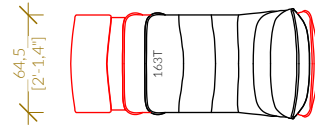

Due to its modularity, HARV can be configured in straight or curved rows, both as individual and love seat configurations.

the HARV

LED backlit keypads - USB-C charging

The HARV  
Row Configuration  
Motorised Relax

Armrests

Seat

Love Seat

End Seat

End Love Seat

Blue line indicates Love Seat connection

Blue line indicates Love Seat connection

Examples

PROJECT: The HARV - Theater  
 Row Seats & Love Seat Elements

Scale: 1:50  
 Date: 18/08/2022

Drawn by:  
 Drawn by:

Seating Layout by CINEAK, www.CINEAK.com NOTE: All CINEAK products are custom made to order and hand-built - dimensions may vary and discrepancies will occur due to differences in foam thickness, covering material, modularly adding seating parts and position of mechanisms. Allow small variances especially for modular configurations. CINEAK is NOT a room design or acoustic AV engineering firm, it is the responsibility of DEALER to specify dimensions, layout specs and ALL aspects of seating to room. CINEAK does not take any responsibility nor can be held responsible for ANY issues other than quality and proper function of chairs manufactured to CINEAK standards. Dimensional information on products are estimates and may change over time. CINEAK suggests to verify dimensions at time of ordering.

The HARV  
Row Configuration  
Fixed

Armrests

Seat

Love Seat

Blue line indicates Love Seat connection

End Seat

End Love Seat

Blue line indicates Love Seat connection