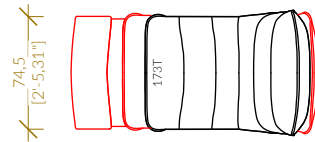

Due to its modularity, HARV can be configured in straight or curved rows, both as individual and love seat configurations.

the HARV

LED backlit keypads - USB-C charging

The HARV  
Row Configuration  
Motorised Relax

Armrests

Seat

Love Seat

End Seat

End Love Seat

Blue line indicates Love Seat connection

Blue line indicates Love Seat connection

Examples

PROJECT: The HARV - Theater  
 Row Seats & Love Seat Elements

Scale: 1:50  
 Date: 18/08/2022

Drawn by:  
 Drawn by:

Seating Layout by CINEAK, www.CINEAK.com NOTE: All CINEAK products are custom made to order and hand-built - dimensions may vary and discrepancies will occur due to differences in foam thickness, covering material, modularly adding seating parts and position of mechanisms. Allow small variances especially for modular configurations. CINEAK is NOT a room design or acoustic AV engineering firm, it is the responsibility of DEALER to specify dimensions, layout specs and ALL aspects of seating to room. CINEAK does not take any responsibility nor can be held responsible for ANY issues other than quality and proper function of chairs manufactured to CINEAK standards. Dimensional information on products are estimates and may change over time. CINEAK suggests to verify dimensions at time of ordering.

The HARV  
Row Configuration  
Fixed

Armrests

Seat

Love Seat

Blue line indicates Love Seat connection

End Seat

End Love Seat

Blue line indicates Love Seat connection