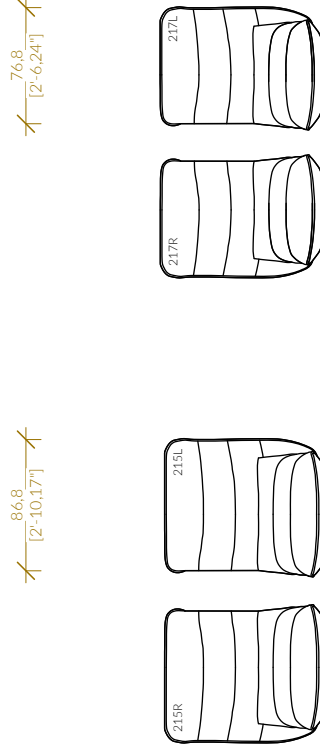

The HARV  
Row Configuration  
Fixed

Armrests

Seat

Love Seat

Blue line indicates Love Seat connection

End Seat

End Love Seat

Blue line indicates Love Seat connection

PROJECT: The HARV - Theater  
Row Seats & Love Seat Elements

Scale: 1:50

Drawn by:

Date: 18/08/2022

Drawn by

Seating Layout by CINEAK, www.CINEAK.com NOTE: All CINEAK products are custom made to order and hand-built - dimensions may vary and discrepancies will occur due to differences in foam thickness, covering material, modularly adding seating parts and position of mechanisms. Allow small variances especially for modular configurations. CINEAK is NOT a room design or acoustic AV engineering firm, it is the responsibility of DEALER to verify dimensions, layout specs and ALL aspects of seating to room. CINEAK does not take any responsibility nor can be held responsible for ANY issues other than quality and proper function of chairs manufactured to CINEAK standards. Dimensional information on products are estimates and may change over time. CINEAK suggests to verify dimensions at time of ordering.