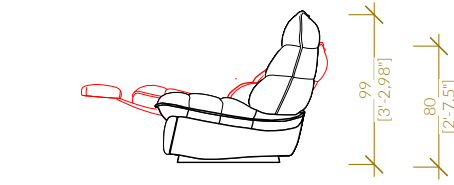

The HARV
Standalone

Armrests

Relax

Fixed