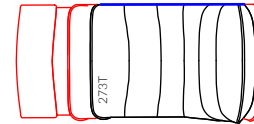

Armrests

Seat

Love Seat

End Seat

End Love Seat

Blue line indicates Love Seat connection

Blue line indicates Love Seat connection

Examples

PROJECT: The HARV - Theater  
 Row Seats & Love Seat Elements

Scale: 1:50  
 Date: 18/08/2022

Drawn by:  
 Drawn by:

Seating Layout by CINEAK, www.CINEAK.com NOTE: All CINEAK products are custom made to order and hand-built - dimensions may vary and discrepancies will occur due to differences in foam thickness, covering material, modularly adding seating parts and position of mechanisms. Allow small variances especially for modular configurations. CINEAK is NOT a room design or acoustic AV engineering firm, it is the responsibility of DEALER to specify dimensions, layout specs and ALL aspects of seating to room. CINEAK does not take any responsibility nor can be held responsible for ANY issues other than quality and proper function of chairs manufactured to CINEAK standards. Dimensional information on products are estimates and may change over time. CINEAK suggests to verify dimensions at time of ordering.

The HARV  
Row Configuration  
Fixed

Armrests

Seat

Love Seat

Blue line indicates Love Seat connection

End Seat

End Love Seat

Blue line indicates Love Seat connection