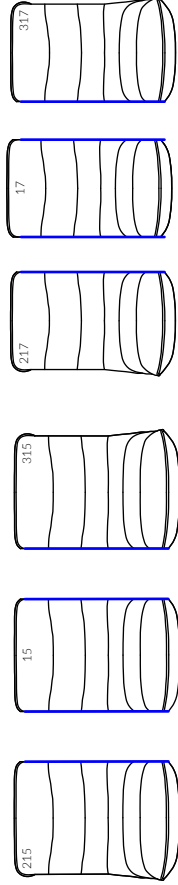

PROJECT: The HARV - Theater  
 Row Seats & Love Seat Elements

Scale: 1:50  
 Date: 18/08/2022

Drawn by:  
 Drawn by:

Seating Layout by CINEAK, www.CINEAK.com NOTE: All CINEAK products are custom made to order and hand-built - dimensions may vary and discrepancies will occur due to differences in foam thickness, covering material, modularly adding seating parts and position of mechanisms. Allow small variances especially for modular configurations. CINEAK is NOT a room design or acoustic AV engineering firm, it is the responsibility of DEALER to specify dimensions, layout specs and ALL aspects of seating to room. CINEAK does not take any responsibility nor can be held responsible for ANY issues other than quality and proper function of chairs manufactured to CINEAK standards. Dimensional information on products are estimates and may change over time. CINEAK suggests to verify dimensions at time of ordering.

The HARV  
Row Configuration  
Fixed

Armrests

Seat

Love Seat

Blue line indicates Love Seat connection

End Seat

End Love Seat

Blue line indicates Love Seat connection