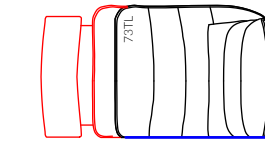

Due to its modularity, HARV can be configured in straight or curved rows, both as individual and love seat configurations.

the HARV

LED backlit keypads - USB-C charging

The HARV  
Row Configuration  
Motorised Relax

Armrests

Seat

Love Seat

End Seat

End Love Seat

Blue line indicates Love Seat connection

Blue line indicates Love Seat connection

Examples

PROJECT: The HARV - Theater  
 Row Seats & Love Seat Elements

Scale: 1:50  
 Date: 18/08/2022

Drawn by:  
 Drawn by:

Seating Layout by CINEAK, www.CINEAK.com NOTE: All CINEAK products are custom made to order and hand-built - dimensions may vary and discrepancies will occur due to differences in foam thickness, covering material, modularly adding seating parts and position of mechanisms. Allow small variances especially for modular configurations. CINEAK is NOT a room design or acoustic AV engineering firm, it is the responsibility of DEALER to specify dimensions, layout specs and ALL aspects of seating to room. CINEAK does not take any responsibility nor can be held responsible for ANY issues other than quality and proper function of chairs manufactured to CINEAK standards. Dimensional information on products are estimates and may change over time. CINEAK suggests to verify dimensions at time of ordering.

The HARV  
Row Configuration  
Fixed

Armrests

Seat

Love Seat

Blue line indicates Love Seat connection

End Seat

End Love Seat

Blue line indicates Love Seat connection