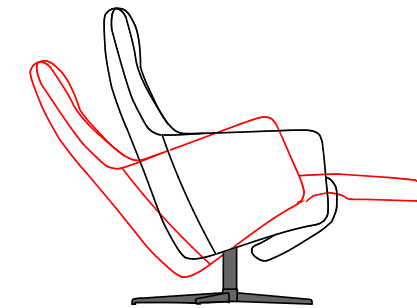

LOCADO

ROTATING / NO RECLINE

ROTATING WITH MANUAL OR MOTORIZED RECLINE

OTTOMAN

LOCADO / SPEC SHEET

88,7
[2'-10,91"]

138,4
[4'-6,5"]

64,7
[2'-1,47"]

151,3
[4'-11,58"]

LOCADO / SPEC SHEET

NO RECLINE

LOC-10 / LOCADO **LOW-BACK** ROTATING CHAIR, 88 CM HIGH, **NO RECLINE**

Style: no recline, low-back
Metric: Width: 68 cm, Depth: 81 cm, Height: 88 cm, Seat height: 45 cm, Seat depth: 52 cm
Imperial: Width: 26 ³/₄" , Depth: 31 ⁷/₈" , Height: 34 ⁵/₈" , Seat height: 17 ³/₄" , Seat depth: 20 ¹/₂"
COM: 3.73 meters (with width of 140 cm), COL: 6.76 square meters

LOC-18 / LOCADO **HIGH-BACK** ROTATING CHAIR, 110 CM HIGH, **NO RECLINE, MANUAL HEADREST**

Style: no recline, high-back, manual headrest
Metric: Width: 68 cm, Depth: 88 cm, Height: 110 cm, Seat height: 45 cm, Seat depth: 52 cm
Imperial: Width: 26 ³/₄" , Depth: 34 ⁵/₈" , Height: 43 ⁵/₁₆" , Seat height: 17 ³/₄" , Seat depth: 20 ¹/₂"
COM: 3.86 meters (with width of 140 cm), COL: 7.18 square meters

MANUAL RECLINE

LOC-01low / LOCADO ROTATING **MANUAL BACK RECLINE, MANUAL HEADREST, 107 CM HIGH, LOW SEAT HEIGHT**

Style: manual recliner
Metric: Width: 68 cm, Depth: 88 cm, Height: 107 cm, Seat height: 42 cm, Seat depth: 49 cm
Imperial: Width: 26 ³/₄" , Depth: 34 ⁵/₈" , Height: 42 ¹/₈" , Seat height: 16 ⁹/₁₆" , Seat depth: 19 ⁵/₁₆"
COM: 3.86 meters (with width of 140 cm), COL: 7.18 square meters