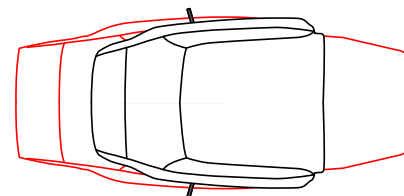

LOCADO

ROTATING / NO RECLINE

ROTATING WITH MANUAL OR MOTORIZED RECLINE

OTTOMAN

LOCADO / SPEC SHEET

88,7
[2'-10,91"]

138,4
[4'-6,5"]

64,7
[2'-1,47"]

151,3
[4'-11,58"]

LOCADO / SPEC SHEET

NO RECLINE

LOC-10 / LOCADO **LOW-BACK** ROTATING CHAIR, 88 CM HIGH, **NO RECLINE**

Style: no recline, low-back
Metric: Width: 68 cm, Depth: 81 cm, Height: 88 cm, Seat height: 45 cm, Seat depth: 52 cm
Imperial: Width: 26 ³/₄" , Depth: 31 ⁷/₈" , Height: 34 ⁵/₈" , Seat height: 17 ³/₄" , Seat depth: 20 ¹/₂"
COM: 3.73 meters (with width of 140 cm), COL: 6.76 square meters

LOC-18 / LOCADO **HIGH-BACK** ROTATING CHAIR, 110 CM HIGH, **NO RECLINE, MANUAL HEADREST**

Style: no recline, high-back, manual headrest
Metric: Width: 68 cm, Depth: 88 cm, Height: 110 cm, Seat height: 45 cm, Seat depth: 52 cm
Imperial: Width: 26 ³/₄" , Depth: 34 ⁵/₈" , Height: 43 ⁵/₁₆" , Seat height: 17 ³/₄" , Seat depth: 20 ¹/₂"
COM: 3.86 meters (with width of 140 cm), COL: 7.18 square meters

MANUAL RECLINE

LOC-01low / LOCADO ROTATING **MANUAL BACK RECLINE, MANUAL HEADREST, 107 CM HIGH, LOW SEAT HEIGHT**

Style: manual recliner
Metric: Width: 68 cm, Depth: 88 cm, Height: 107 cm, Seat height: 42 cm, Seat depth: 49 cm
Imperial: Width: 26 ³/₄" , Depth: 34 ⁵/₈" , Height: 42 ¹/₈" , Seat height: 16 ⁹/₁₆" , Seat depth: 19 ⁵/₁₆"
COM: 3.86 meters (with width of 140 cm), COL: 7.18 square meters