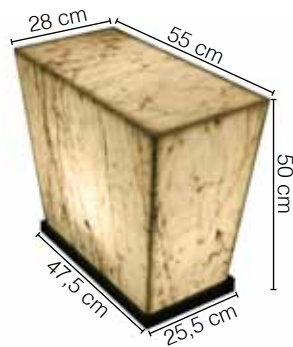

Tables and Consoles

MARBLE SIDE TABLES

Those exclusive side tables are made out of marble. Special cutting techniques have enabled us to produce a marble table that is transparent for an internal light source. The lamp inside can be dimmed, allowing the creation of the perfect theater scenery.

Three luxurious types of marble are available and for their base you can select from our minimalist or art deco design.

CREMA VALENTIA

CARRERA

ONYX

EUROPE / MIDDLE EAST / AFRICA

Hoevenstraat 47
2160 Wommelgem, Belgium
tel. +32 3 354 03 66 - fax. +32 3 354 03 77
info-eu@ceneak.com